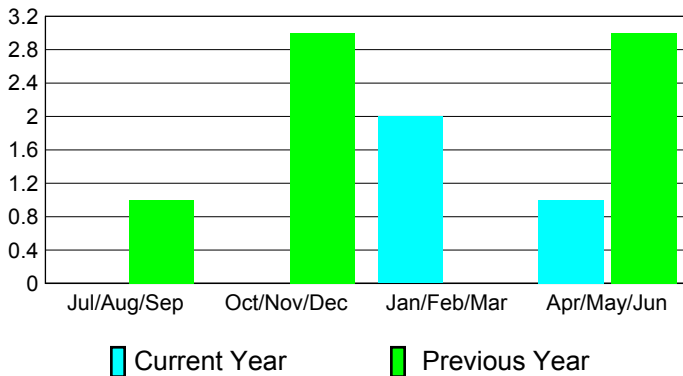

Club Results 2010-2011

Goal, New, Dropped, Gain/Loss

Comparison of Club Gain/Loss

Current Year Compared to the Previous Year

YTD Status Quo Clubs 2010-2011

Status Quo Clubs Compared to Status Quo Members

MEMBERSHIP