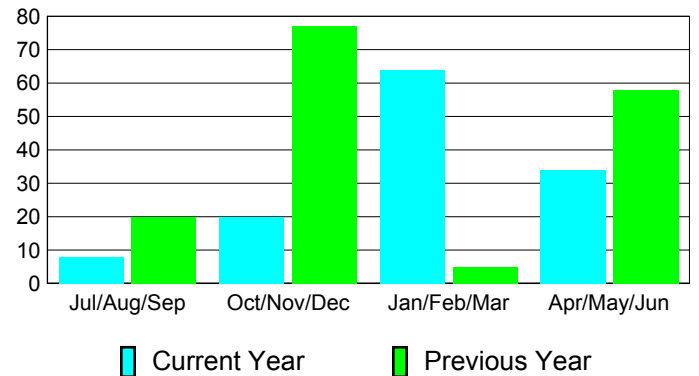

**Membership Results
2010-2011**

**Membership
2009-2010**

Month	Net Memb Goal	Actual New Memb	Actual Dropped Memb	Gain/Loss of Memb	Gain/Loss of Memb
Jul/Aug/Sep	0	47	-39	8	20
Oct/Nov/Dec	35	54	-34	20	77
Jan/Feb/Mar	70	123	-59	64	5
Apr/May/Jun	70	92	-58	34	58
Totals	175	316	-190	126	160

Membership Results 2010-2011

Goal, New, Dropped, Gain/Loss

Comparison of Membership Gain/Loss

Current Year Compared to the Previous Year

Gender Comparison 2010-2011

Jul/Aug/Sep

Oct/Nov/Dec

Jan/Feb/Mar

Apr/May/Jun

Male

Female