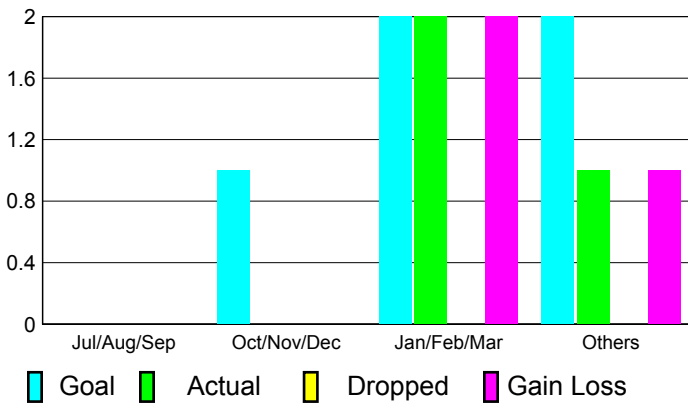

2010-2011 GMT Reports for District (or Undistricted) **District 111 R**

GMT: **Heinrich K. K. Alles**

Location: **GERMANY**

GMT CA: **4**

CLUBS

**Club Results
2010-2011**

**Clubs
2009-2010**

Month	New Club Goal	Actual New Clubs	Actual Dropped Clubs	Gain/Loss of Clubs	Gain/Loss of Clubs
Jul/Aug/Sep	0	0	0	0	1
Oct/Nov/Dec	1	0	0	0	3
Jan/Feb/Mar	2	2	0	2	0
Apr/May/Jun	2	1	0	1	3
Totals	5	3	0	3	7

Club Results 2010-2011

Goal, New, Dropped, Gain/Loss

Comparison of Club Gain/Loss

Current Year Compared to the Previous Year

YTD Status Quo Clubs 2010-2011

Status Quo Clubs Compared to Status Quo Members

MEMBERSHIP