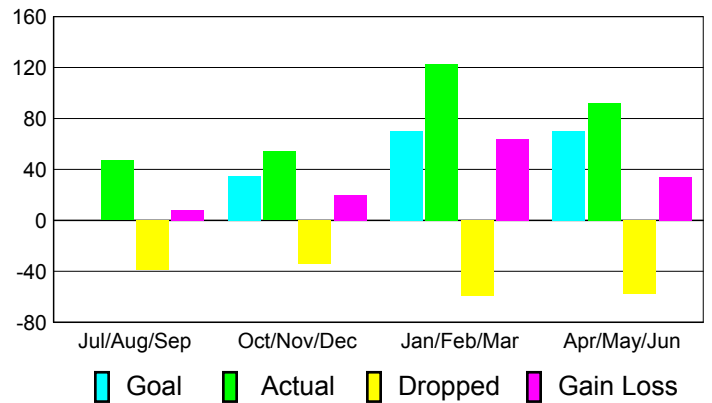

Membership Results 2010-2011

Goal, New, Dropped, Gain/Loss

Comparison of Membership Gain/Loss

Current Year Compared to the Previous Year